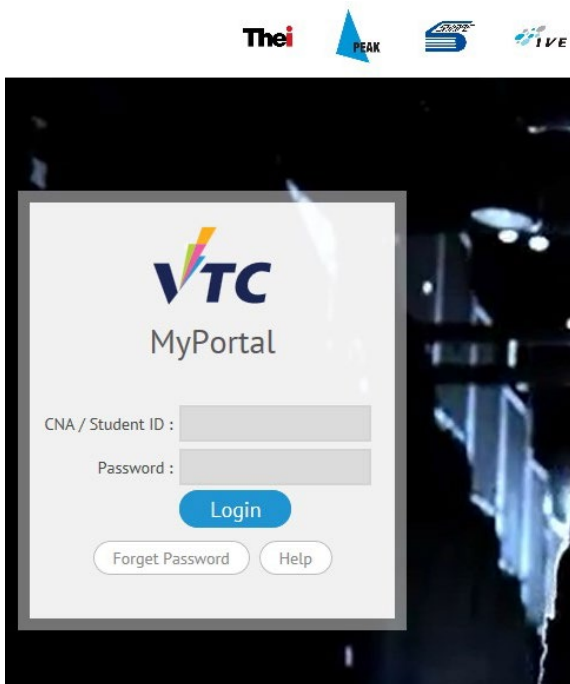

# Class Timetable

Timetable could be checked through following methods with effective from [23 Aug 2024](#)

Method 1: Login [MyPortal \(https://myportal.vtc.edu.hk\)](https://myportal.vtc.edu.hk)

Select "Timetable" for details.

Method 2: Download, Install and Login Mobile App [VTC@HK](#)