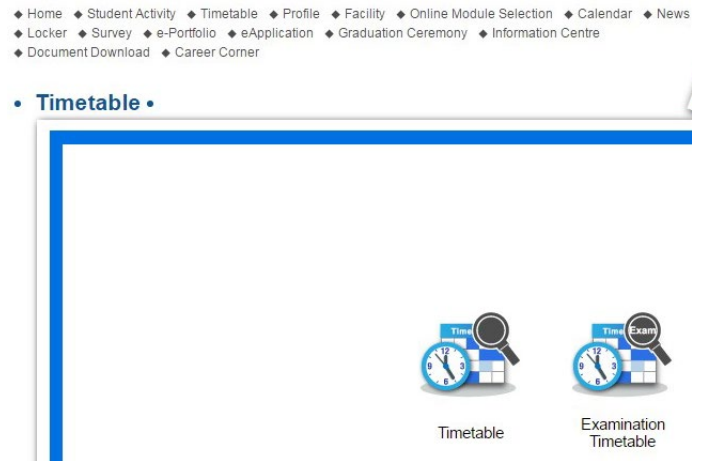

# Class Timetable

Timetable could be checked through following methods with effective from [23 Aug 2024](#)

Method 1: Login [MyPortal \(https://myportal.vtc.edu.hk\)](https://myportal.vtc.edu.hk)

Select "Timetable" for details.